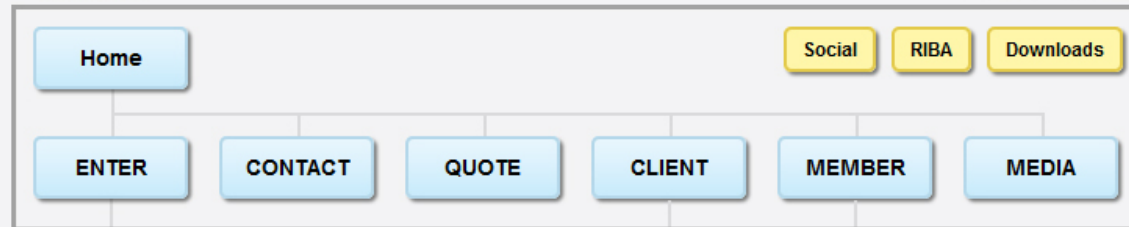

Social
RIBA
Downloads
ENTER
ABOUT
Company
News
USP
Solutions
CSR
SERVICES
CAD
BIM
3D
Graphics
Contact
Contact
Careers
Enquiry
CONTACT
QUOTE
CLIENT
MEMBER
MEDIA

YECHTE CONSULTING SITE PLAN

Version 1.35

Interactive Hub

Server Data

Site Content